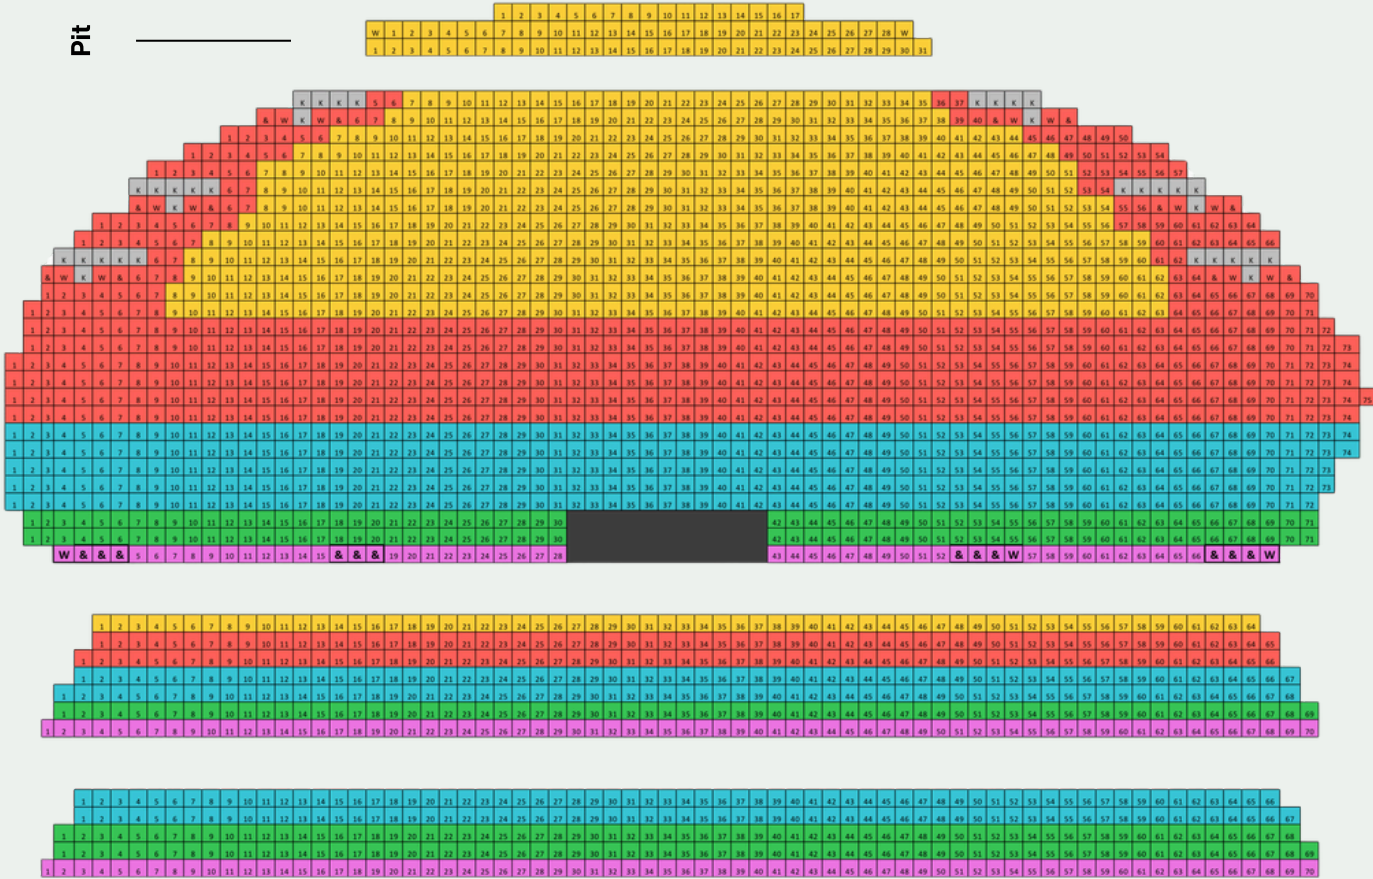

Stage

Pit
Orchestra
Terrace
Balcony

PIT

\$104.50

Premium

\$81.00

Level 2

\$67.50

Level 3

\$54.00

Level 4

\$45.00

Level 5

\$45.00

Map shows group ticket pricing for *The Who's Tommy* in Spokane December 5-6, 2026.